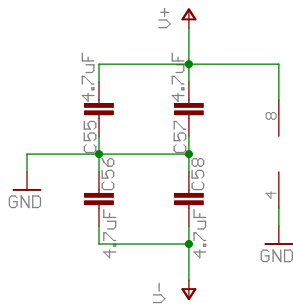

All bypass caps should be PCC2321CT-ND

TITLE: Crossover

Document Number:

REV:

Date: 11/1/2009 2:59:43 PM

Sheet: 1/2

TITLE: Crossover

Document Number: