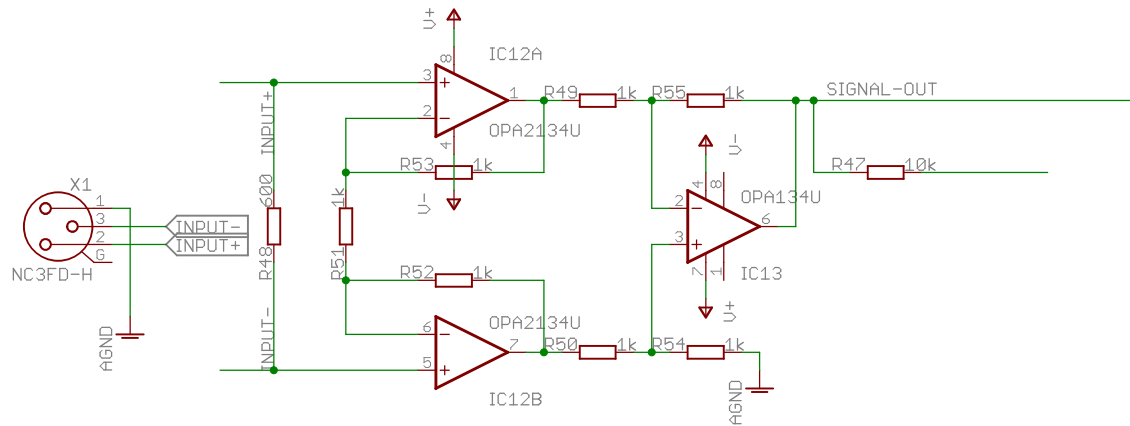

All bypass caps should be PCC2321CT-ND

TITLE: Crossover

Document Number:

REV:

Date: 11/1/2009 2:59:43 PM

Sheet: 1/2

TITLE: Crossover

Document Number: