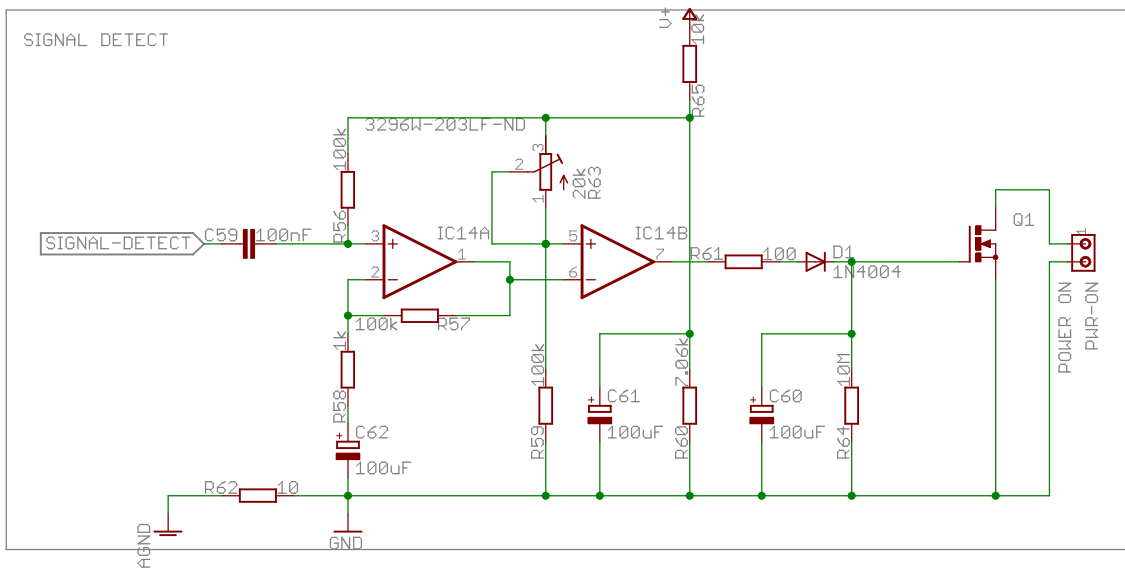

All bypass caps should be PCC2321CT-ND

TITLE: Crossover

Document Number:

REV:

Date: 11/1/2009 2:59:43 PM

Sheet: 1/2

TITLE: Crossover

Document Number: