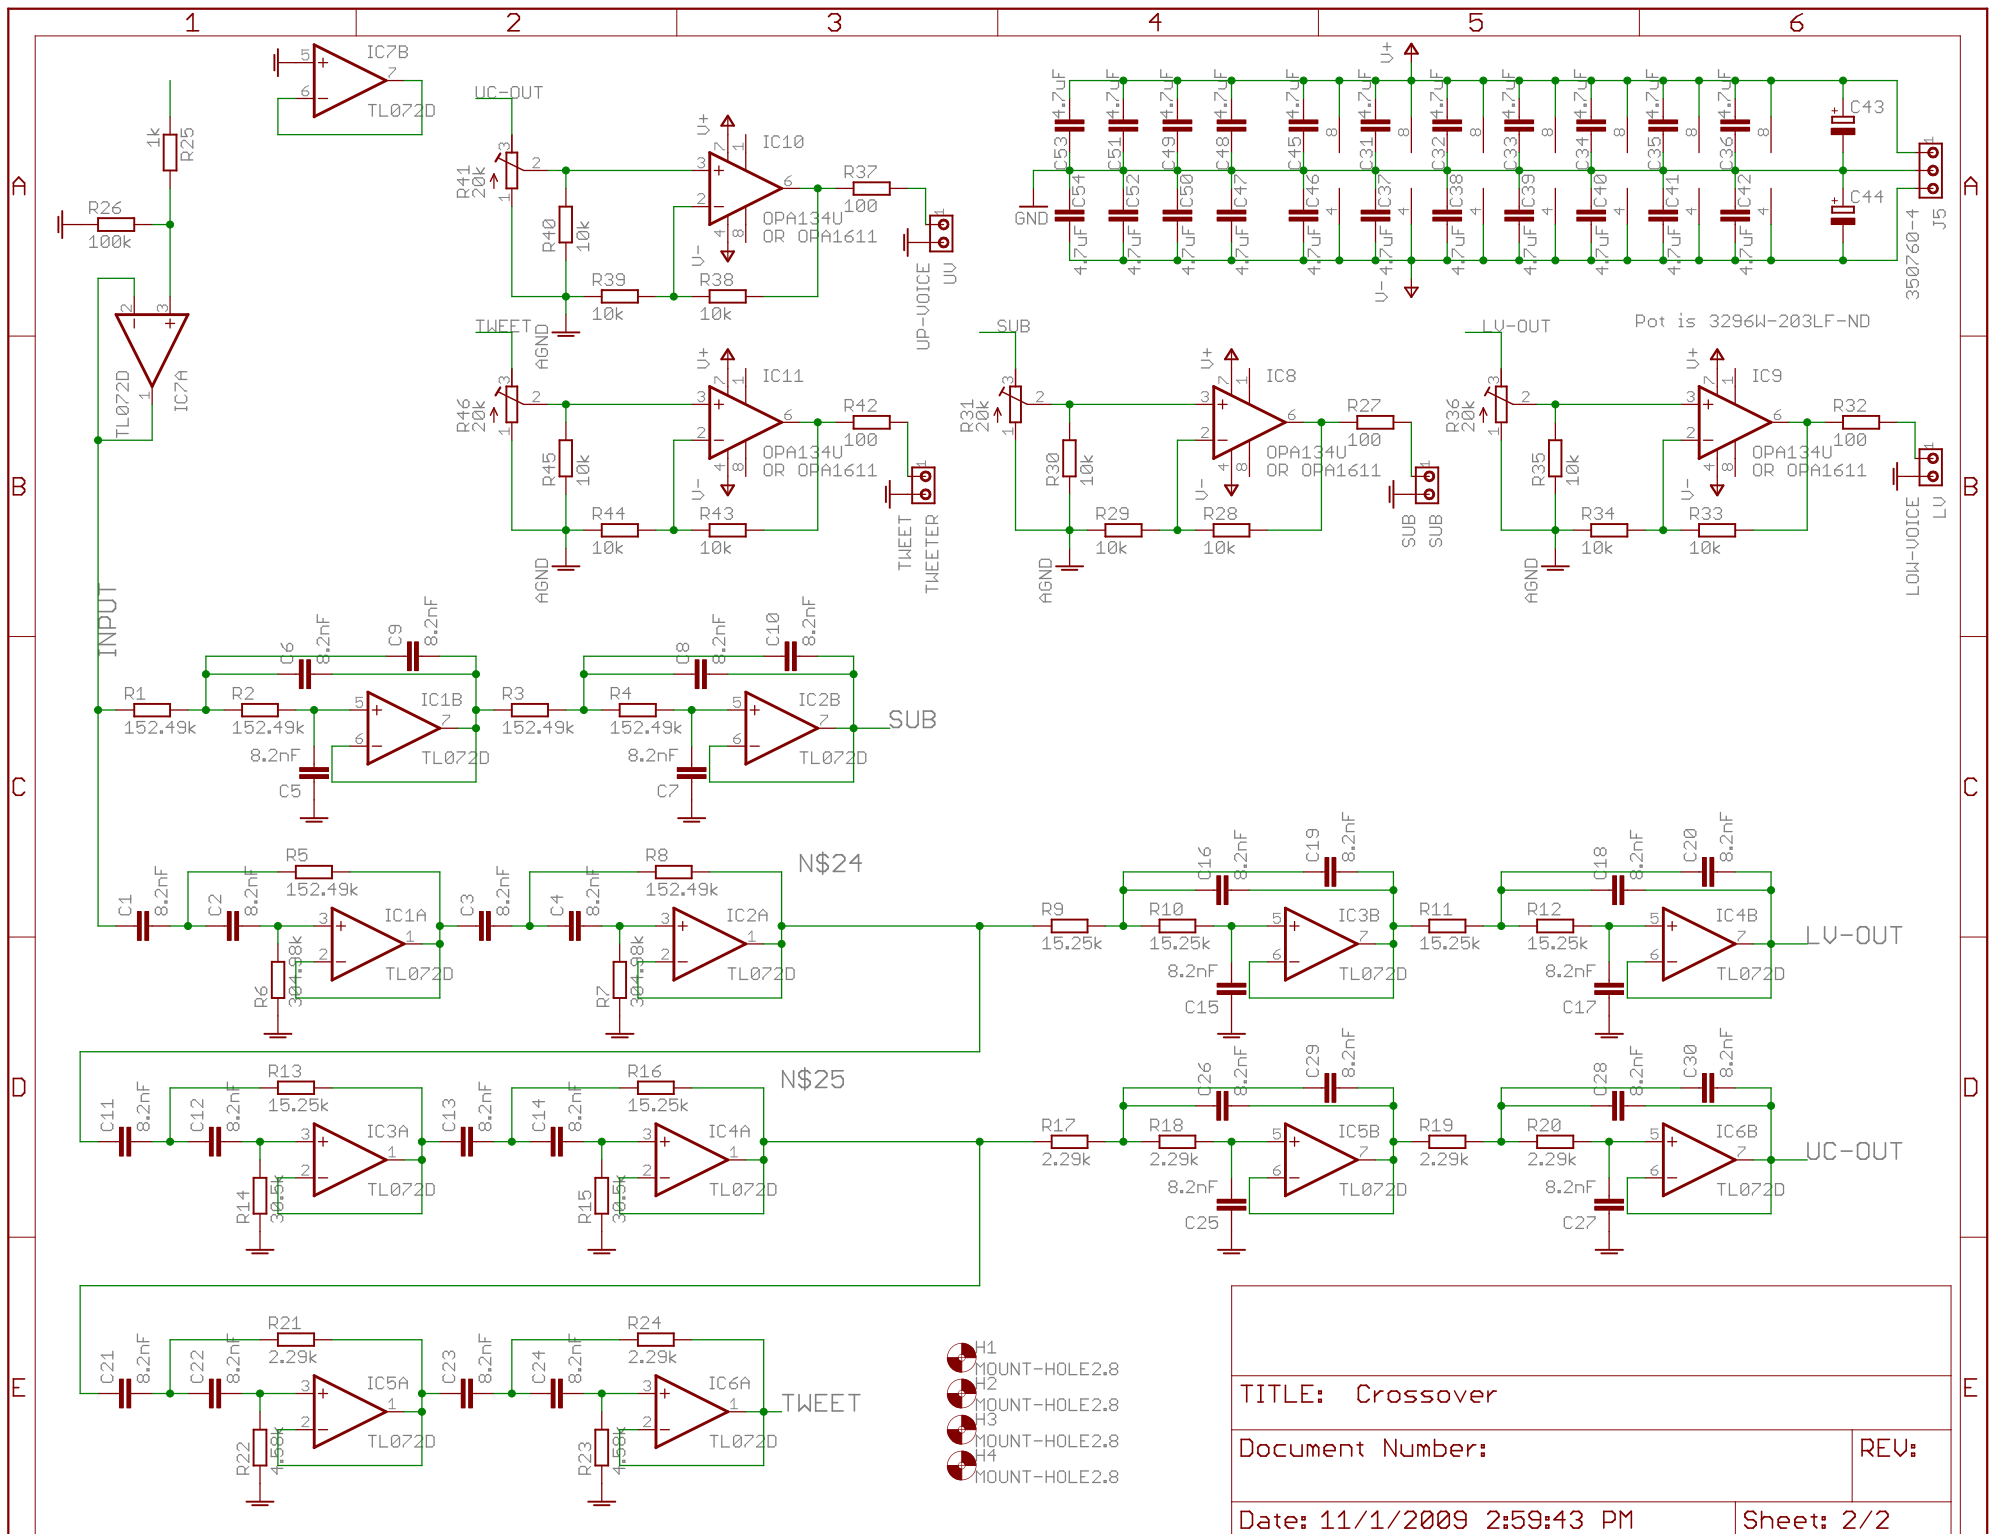

All bypass caps should be PCC2321CT-ND

TITLE: Crossover

Document Number:

REV:

Date: 11/1/2009 2:59:43 PM

Sheet: 1/2

TITLE: Crossover

Document Number: